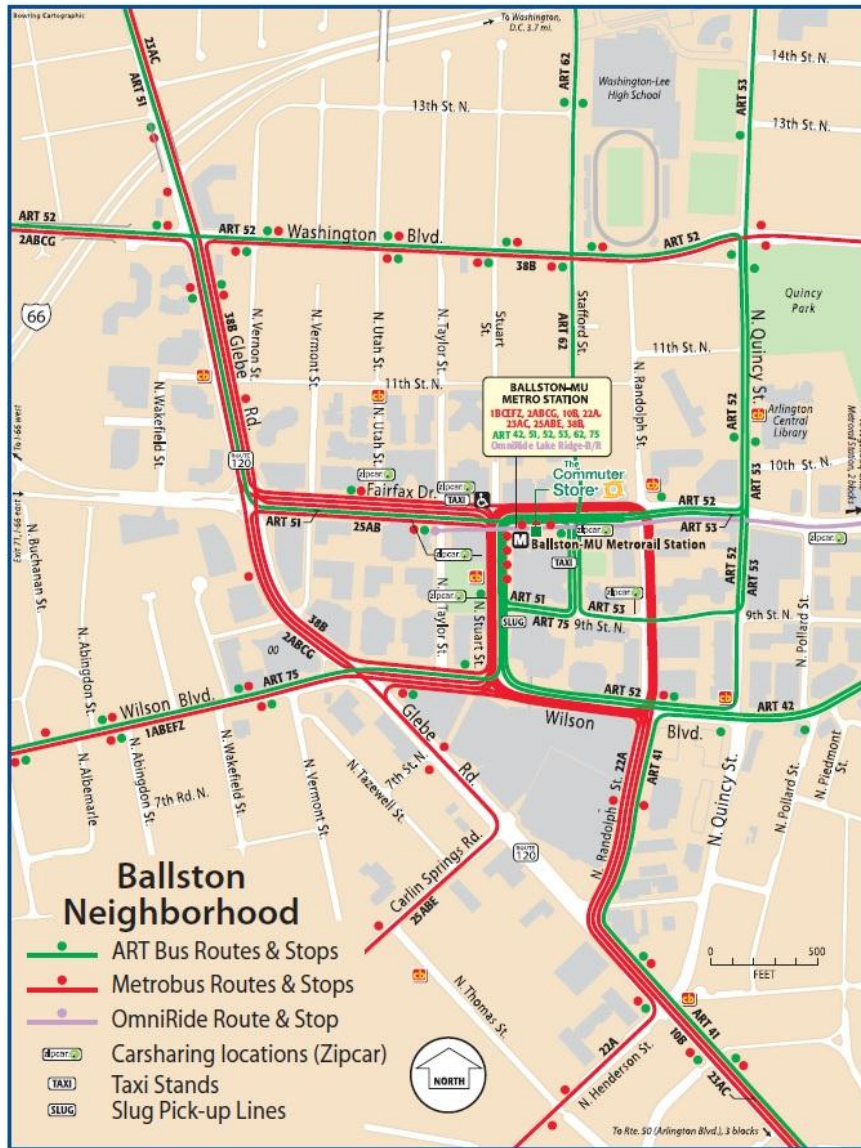

Transit Apps

Download these apps to make your commute easier:

- ❖ [Citymapper](#)
  The ultimate transit app (subway, train, bus, metro, bikes)
- ❖ [Ridescout](#)
  All transit, bus, bike, taxi, rides-on-demand, etc. in one view
- ❖ [Transit](#)
  Displaying nearby options and departure times

Real-Time Rider Tools

Real-time information at your finger tips:

- ❖ [CarFreeAtoZ](#)
  Arlington's first multi-modal trip planning/comparison tool
- ❖ [Metro Nextbus](#)
  For GPS-based arrival times for Metrobus
- ❖ [ART Realtime Arrivals](#)
  Find out when the next ART bus will arrive at your stop
- ❖ [Car Free Near Me](#)
  Web app to make it easier to get around without a car